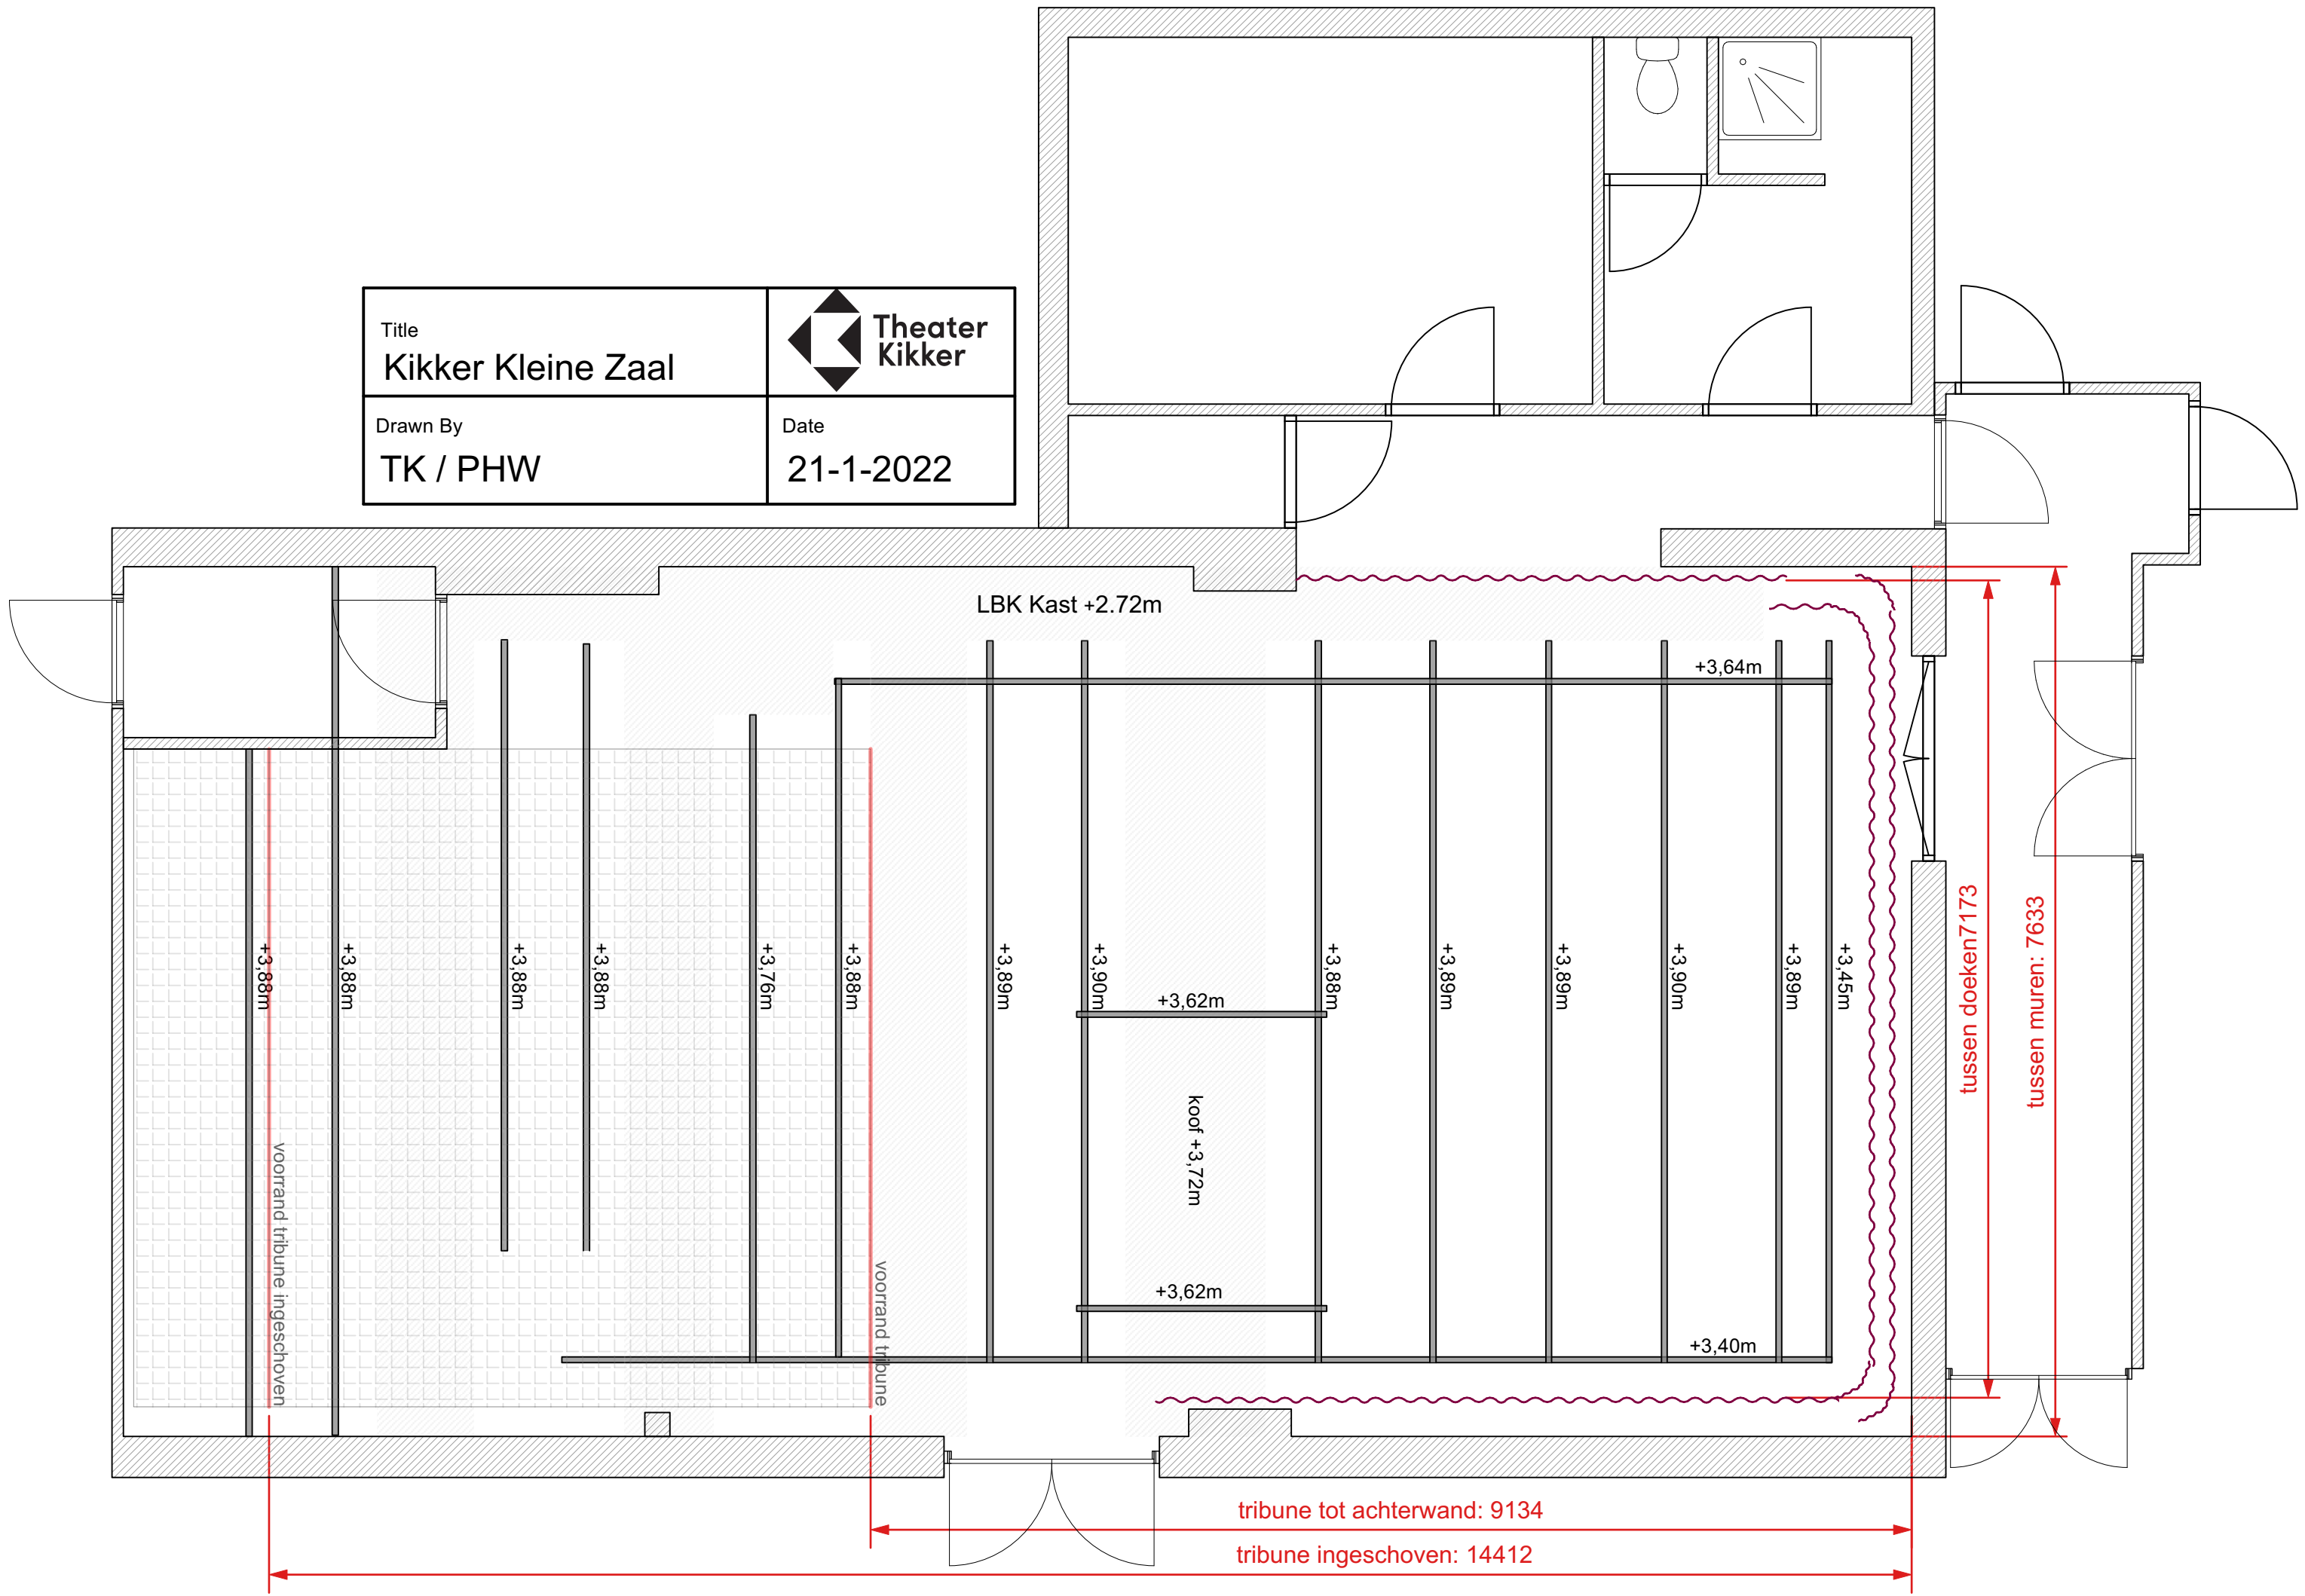

Title Kikker Kleine Zaal	 Theater Kikker
Drawn By TK / PHW	Date 21-1-2022

LBK Kast +2.72m

+3.64m

+3.88m

+3.88m

+3.88m

+3.88m

+3.76m

+3.88m

+3.89m

+3.90m

+3.62m

koof +3.72m

+3.88m

+3.89m

+3.89m

+3.90m

+3.89m

+3.45m

+3.40m

voorrand tribune ingeschoven

voorrand tribune

tribune tot achterwand: 9134

tribune ingeschoven: 14412

tussen doeken 7173

tussen muren: 7633